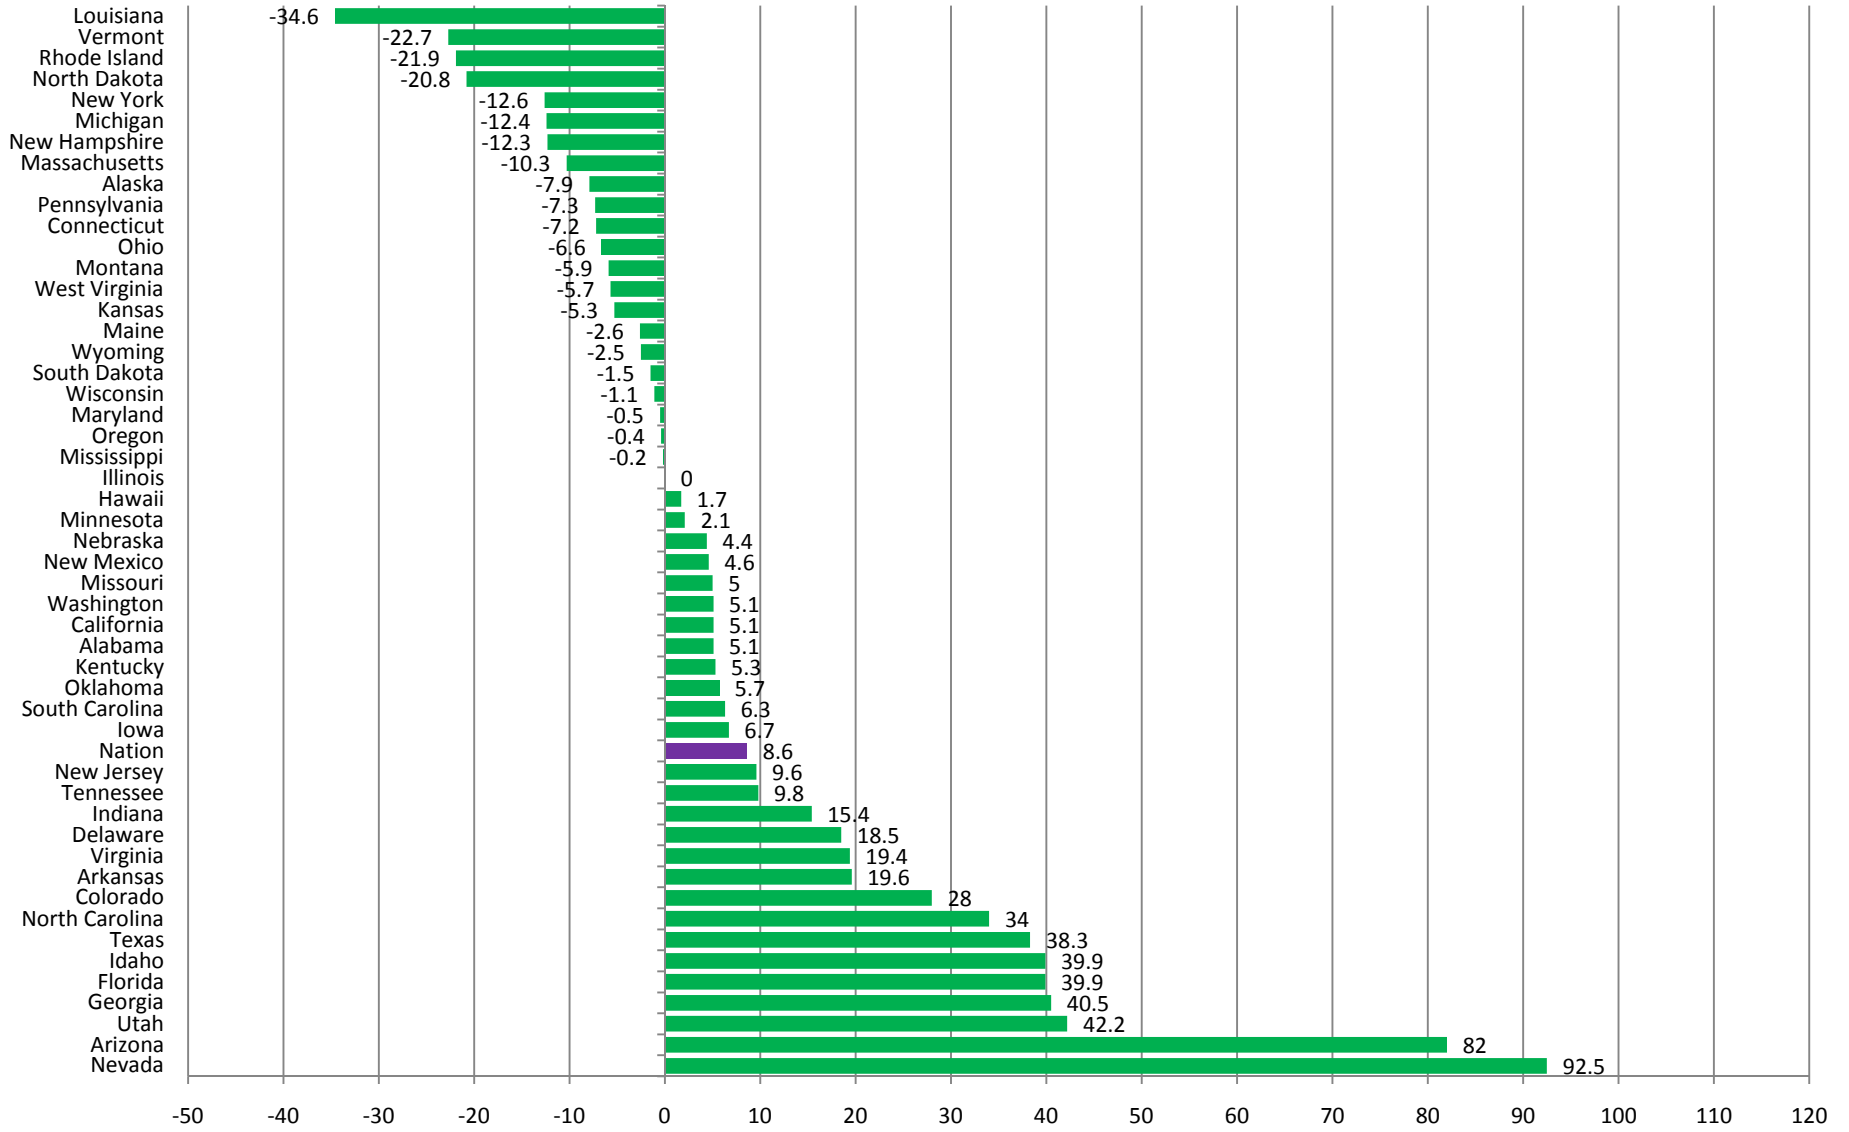

High School Graduate Projections by State 2004-05 to 2021-22 Percent Change

Source: WICHE